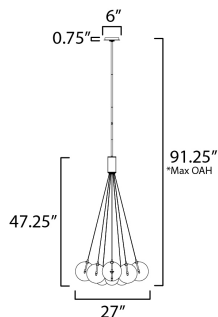

PRODUCT DESCRIPTION

Clusters of glass globes in various sizes and color are suspended from a central point and burst outward. Configurations include a 4-Light, 9-Light, and 12-Light cluster and can be mounted close to the ceiling or included down rods to extend the height. Choose from options of Clear or Frosted glass globe clusters paired with Satin Nickel frames for an airy transitional design or be bold with Mirror Smoked glass or a varied combination of the glass including amber tinted suspended on a Matte Black frame with thin black cables. Small-scaled LED G4 lamps are included with the fixtures and centered in the glass accentuating the scale of the glass.

MEASUREMENTS

DIMENSION : 27" L x 27" W x 47.25" H
 MAX OAH : 91.25" OAH
 CANOPY : 6" W x 0.75" H x 6" L
 HANGING WEIGHT : 10.78 lb

LAMPING

INPUT VOLTAGE : 120V
 LUMENS : 2,160 Rated (1,750 Del.)
 BULB : 12 x 1.8W LED G4 , 22W Total
 BULB INCLUDED : (Included)
 DIMMABLE : Y
 CRI : 90 CRI
 COLOR_TEMP : 3000K

*max overall height

FINISHES OPTION

-  Black (BK)
-  Gold (GLD)
-  Satin Nickel (SN)

GLASS

Translucent Frost 54

MATERIAL

Steel, Glass

RATINGS