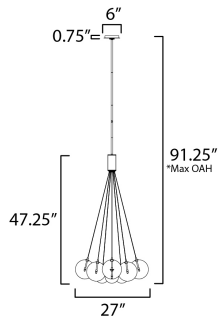

**PRODUCT DESCRIPTION**

Clusters of glass globes in various sizes and color are suspended from a central point and burst outward. Configurations include a 4-Light, 9-Light, and 12-Light cluster and can be mounted close to the ceiling or included down rods to extend the height. Choose from options of Clear or Frosted glass globe clusters paired with Satin Nickel frames for an airy transitional design or be bold with Mirror Smoked glass or a varied combination of the glass including amber tinted suspended on a Matte Black frame with thin black cables. Small-scaled LED G4 lamps are included with the fixtures and centered in the glass accentuating the scale of the glass.

**FINISHES OPTION**

-  Black (BK)
-  Gold (GLD)
-  Satin Nickel (SN)

**MEASUREMENTS**

- DIMENSION : 27" L x 27" W x 47.25" H
- MAX OAH : 91.25" OAH
- CANOPY : 6" W x 0.75" H x 6" L
- HANGING WEIGHT : 10.78 lb

**MATERIAL**

Steel, Glass

**RATINGS**

cETLus  
Dry Location

**ADDITIONAL**

RATED LIFE 25000 Hours  
OPERATING TEMPERATURE:  
-20°C (-4°F), 40°C (104°F)

\*max overall height

Always consult a qualified electrician before installing any lighting product.