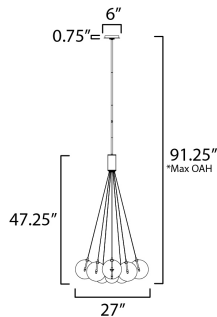

PRODUCT DESCRIPTION

Clusters of glass globes in various sizes and color are suspended from a central point and burst outward. Configurations include a 4-Light, 9-Light, and 12-Light cluster and can be mounted close to the ceiling or included down rods to extend the height. Choose from options of Clear or Frosted glass globe clusters paired with Satin Nickel frames for an airy transitional design or be bold with Mirror Smoked glass or a varied combination of the glass including amber tinted suspended on a Matte Black frame with thin black cables. Small-scaled LED G4 lamps are included with the fixtures and centered in the glass accentuating the scale of the glass.

MEASUREMENTS

DIMENSION : 27" L x 27" W x 47.25" H
 MAX OAH : 91.25" OAH
 CANOPY : 6" W x 0.75" H x 6" L
 HANGING WEIGHT : 10.78 lb

LAMPING

INPUT VOLTAGE : 120V
 LUMENS : 2,160 Rated (1,750 Del.)
 BULB : 12 x 1.8W LED G4 , 22W Total
 BULB INCLUDED : (Included)
 DIMMABLE : Y
 CRI : 90 CRI
 COLOR_TEMP : 3000K

*max overall height

FINISHES OPTION

-  Black (BK)
-  Gold (GLD)
-  Satin Nickel (SN)

GLASS

Graduating Smoke 142

MATERIAL

Steel, Glass

RATINGS