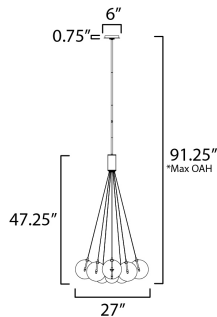

PRODUCT DESCRIPTION

Clusters of glass globes in various sizes and color are suspended from a central point and burst outward. Configurations include a 4-Light, 9-Light, and 12-Light cluster and can be mounted close to the ceiling or included down rods to extend the height. Choose from options of Clear or Frosted glass globe clusters paired with Satin Nickel frames for an airy transitional design or be bold with Mirror Smoked glass or a varied combination of the glass including amber tinted suspended on a Matte Black frame with thin black cables. Small-scaled LED G4 lamps are included with the fixtures and centered in the glass accentuating the scale of the glass.

MEASUREMENTS

DIMENSION : 27" L x 27" W x 47.25" H
 MAX OAH : 91.25" OAH
 CANOPY : 6" W x 0.75" H x 6" L
 HANGING WEIGHT : 10.78 lb

LAMPING

INPUT VOLTAGE : 120V
 LUMENS : 2,160 Rated (1,750 Del.)
 BULB : 12 x 1.8W LED G4 , 22W Total
 BULB INCLUDED : (Included)
 DIMMABLE : Y
 CRI : 90 CRI
 COLOR_TEMP : 3000K

*max overall height

FINISHES OPTION

-  Black (BK)
-  Gold (GLD)
-  Satin Nickel (SN)

GLASS

Multi Color 148

MATERIAL

Steel, Glass

RATINGS