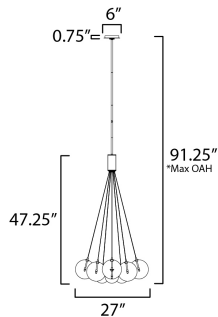

**PRODUCT DESCRIPTION**

Clusters of glass globes in various sizes and color are suspended from a central point and burst outward. Configurations include a 4-Light, 9-Light, and 12-Light cluster and can be mounted close to the ceiling or included down rods to extend the height. Choose from options of Clear or Frosted glass globe clusters paired with Satin Nickel frames for an airy transitional design or be bold with Mirror Smoked glass or a varied combination of the glass including amber tinted suspended on a Matte Black frame with thin black cables. Small-scaled LED G4 lamps are included with the fixtures and centered in the glass accentuating the scale of the glass.

**MEASUREMENTS**

DIMENSION : 27" L x 27" W x 47.25" H  
 MAX OAH : 91.25" OAH  
 CANOPY : 6" W x 0.75" H x 6" L  
 HANGING WEIGHT : 10.78 lb

**LAMPING**

INPUT VOLTAGE : 120V  
 LUMENS : 2,160 Rated (1,750 Del.)  
 BULB : 12 x 1.8W LED G4 , 22W Total  
 BULB INCLUDED : (Included)  
 DIMMABLE : Y  
 CRI : 90 CRI  
 COLOR\_TEMP : 3000K

\*max overall height

**FINISHES OPTION**

-  Black (BK)
-  Gold (GLD)
-  Satin Nickel (SN)

**GLASS**

Multi Color 148

**MATERIAL**

Steel, Glass

**RATINGS**