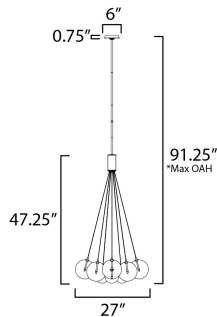

**PRODUCT DESCRIPTION**

Clusters of glass globes in various sizes and color are suspended from a central point and burst outward. Configurations include a 4-Light, 9-Light, and 12-Light cluster and can be mounted close to the ceiling or included down rods to extend the height. Choose from options of Clear or Frosted glass globe clusters paired with Satin Nickel frames for an airy transitional design or be bold with Mirror Smoked glass or a varied combination of the glass including amber tinted suspended on a Matte Black frame with thin black cables. Small-scaled LED G4 lamps are included with the fixtures and centered in the glass accentuating the scale of the glass.

**MEASUREMENTS**

DIMENSION : 27" L x 27" W x 47.25" H  
 MAX OAH : 91.25" OAH  
 CANOPY : 6" W x 0.75" H x 6" L  
 HANGING WEIGHT : 10.78 lb

**LAMPING**

INPUT VOLTAGE : 120V  
 LUMENS : 2,160 Rated (1,750 Del.)  
 BULB : 12 x 1.8W LED G4 , 22W Total  
 BULB INCLUDED : (Included)  
 DIMMABLE : Y  
 CRI : 90 CRI  
 COLOR\_TEMP : 3000K

\*max overall height

**FINISHES OPTION**

-  Black (BK)
-  Gold (GLD)
-  Satin Nickel (SN)

**GLASS**

Clear 18

**MATERIAL**

Steel, Glass

**RATINGS**