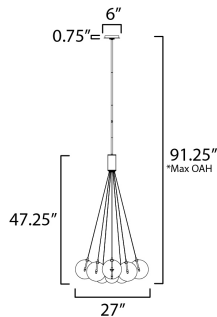

PRODUCT DESCRIPTION

Clusters of glass globes in various sizes and color are suspended from a central point and burst outward. Configurations include a 4-Light, 9-Light, and 12-Light cluster and can be mounted close to the ceiling or included down rods to extend the height. Choose from options of Clear or Frosted glass globe clusters paired with Satin Nickel frames for an airy transitional design or be bold with Mirror Smoked glass or a varied combination of the glass including amber tinted suspended on a Matte Black frame with thin black cables. Small-scaled LED G4 lamps are included with the fixtures and centered in the glass accentuating the scale of the glass.

MEASUREMENTS

DIMENSION : 27" L x 27" W x 47.25" H
 MAX OAH : 91.25" OAH
 CANOPY : 6" W x 0.75" H x 6" L
 HANGING WEIGHT : 10.78 lb

LAMPING

INPUT VOLTAGE : 120V
 LUMENS : 2,160 Rated (1,750 Del.)
 BULB : 12 x 1.8W LED G4 , 22W Total
 BULB INCLUDED : (Included)
 DIMMABLE : Y
 CRI : 90 CRI
 COLOR_TEMP : 3000K

FINISHES OPTION

-  Black (BK)
-  Gold (GLD)
-  Satin Nickel (SN)

GLASS

Clear 18

MATERIAL

Steel, Glass

RATINGS

cETLus
 Dry Location