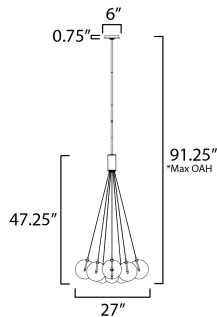

LAMPING

- INPUT VOLTAGE : 120V
- LUMENS : 2,160 Rated (1,750 Del.)
- BULB : 12 x 1.8W LED G4 , 22W Total
- BULB INCLUDED : (Included)
- DIMMABLE : Y
- CRI : 90 CRI
- COLOR_TEMP : 3000K

*max overall height

Always consult a qualified electrician before installing any lighting product.