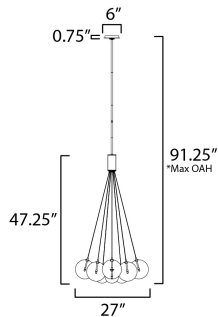

**PRODUCT DESCRIPTION**

Clusters of glass globes in various sizes and color are suspended from a central point and burst outward. Configurations include a 4-Light, 9-Light, and 12-Light cluster and can be mounted close to the ceiling or included down rods to extend the height. Choose from options of Clear or Frosted glass globe clusters paired with Satin Nickel frames for an airy transitional design or be bold with Mirror Smoked glass or a varied combination of the glass including amber tinted suspended on a Matte Black frame with thin black cables. Small-scaled LED G4 lamps are included with the fixtures and centered in the glass accentuating the scale of the glass.

**MEASUREMENTS**

DIMENSION : 27" L x 27" W x 47.25" H  
 MAX OAH : 91.25" OAH  
 CANOPY : 6" W x 0.75" H x 6" L  
 HANGING WEIGHT : 10.78 lb

**LAMPING**

INPUT VOLTAGE : 120V  
 LUMENS : 2,160 Rated (1,750 Del.)  
 BULB : 12 x 1.8W LED G4 , 22W Total  
 BULB INCLUDED : (Included)  
 DIMMABLE : Y  
 CRI : 90 CRI  
 COLOR\_TEMP : 3000K

\*max overall height

**FINISHES OPTION**

-  Black (BK)
-  Gold (GLD)
-  Satin Nickel (SN)

**GLASS**

Translucent Frost 54

**MATERIAL**

Steel, Glass

**RATINGS**