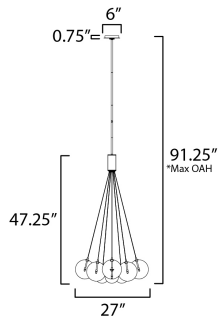

LAMPING

- INPUT VOLTAGE : 120V
- LUMENS : 2,160 Rated (1,750 Del.)
- BULB : 12 x 1.8W LED G4 , 22W Total
- BULB INCLUDED : (Included)
- DIMMABLE : Y
- CRI : 90 CRI
- COLOR_TEMP : 3000K

*max overall height

Always consult a qualified electrician before installing any lighting product.