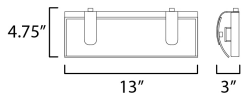

MEASUREMENTS

DIMENSION : 13" W x 4.75" H x 3" Ext
 BACK PLATE : 13" W x 4.25" H x 2.5" HCO
 HANGING WEIGHT : 2.2 lb

LAMPING

INPUT VOLTAGE : 120V
 LUMENS : 960 Rated (670 Del.)
 BULB : 1 x 12W LED PCB Integrated , 12W Total
 BULB INCLUDED : (Integrated)
 DIMMABLE : Y
 CRI : 90 CRI
 COLOR_TEMP : 3000K
 LIGHTING_DIRECTION : Directional