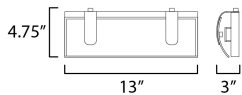

**MEASUREMENTS**

DIMENSION : 13" W x 4.75" H x 3" Ext  
 BACK PLATE : 13" W x 4.25" H x 2.5" HCO  
 HANGING WEIGHT : 2.2 lb

**LAMPING**

INPUT VOLTAGE : 120V  
 LUMENS : 960 Rated (670 Del.)  
 BULB : 1 x 12W LED PCB Integrated , 12W Total  
 BULB INCLUDED : (Integrated)  
 DIMMABLE : Y  
 CRI : 90 CRI  
 COLOR\_TEMP : 3000K  
 LIGHTING\_DIRECTION : Directional