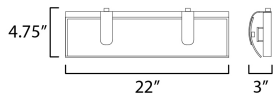

**MEASUREMENTS**

DIMENSION : 22" W x 4.75" H x 3" Ext  
 BACK PLATE : 22" W x 4.25" H x 2.5" HCO  
 HANGING WEIGHT : 4.4 lb

**LAMPING**

INPUT VOLTAGE : 120V  
 LUMENS : 1,600 Rated (1,200 Del.)  
 BULB : 2 x 20W LED PCB Integrated , 20W Total  
 BULB INCLUDED : (Integrated)  
 DIMMABLE : Y  
 CRI : 90 CRI  
 COLOR\_TEMP : 3000K  
 LIGHTING\_DIRECTION : Directional