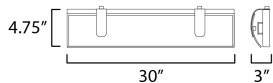

**MEASUREMENTS**

DIMENSION : 30" W x 4.75" H x 3" Ext  
 BACK PLATE : 30" W x 4.25" H x 2.5" HCO  
 HANGING WEIGHT : 5.7 lb

**LAMPING**

INPUT VOLTAGE : 120V  
 LUMENS : 2,240 Rated (1,700 Del.)  
 BULB : 2 x 28W LED PCB Integrated , 28W Total  
 BULB INCLUDED : (Integrated)  
 DIMMABLE : Y  
 CRI : 90 CRI  
 COLOR\_TEMP : 3000K  
 LIGHTING\_DIRECTION : Directional