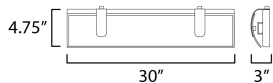

MEASUREMENTS

DIMENSION : 30" W x 4.75" H x 3" Ext
 BACK PLATE : 30" W x 4.25" H x 2.5" HCO
 HANGING WEIGHT : 5.7 lb

LAMPING

INPUT VOLTAGE : 120V
 LUMENS : 2,240 Rated (1,700 Del.)
 BULB : 2 x 28W LED PCB Integrated , 28W Total
 BULB INCLUDED : (Integrated)
 DIMMABLE : Y
 CRI : 90 CRI
 COLOR_TEMP : 3000K
 LIGHTING_DIRECTION : Directional