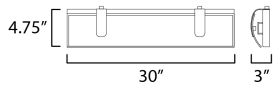

**MEASUREMENTS**

DIMENSION : 30" W x 4.75" H x 3" Ext  
 BACK PLATE : 30" W x 4.25" H x 2.5" HCO  
 HANGING WEIGHT : 5.7 lb

**LAMPING**

INPUT VOLTAGE : 120V  
 LUMENS : 2,240 Rated (1,700 Del.)  
 BULB : 2 x 28W LED PCB Integrated , 28W Total  
 BULB INCLUDED : (Integrated)  
 DIMMABLE : Y  
 CRI : 90 CRI  
 COLOR\_TEMP : 3000K  
 LIGHTING\_DIRECTION : Directional