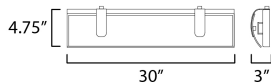

MEASUREMENTS

DIMENSION : 30" W x 4.75" H x 3" Ext
 BACK PLATE : 30" W x 4.25" H x 2.5" HCO
 HANGING WEIGHT : 5.7 lb

LAMPING

INPUT VOLTAGE : 120V
 LUMENS : 2,240 Rated (1,700 Del.)
 BULB : 2 x 28W LED PCB Integrated , 28W Total
 BULB INCLUDED : (Integrated)
 DIMMABLE : Y
 CRI : 90 CRI
 COLOR_TEMP : 3000K
 LIGHTING_DIRECTION : Directional