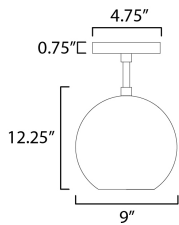

**PRODUCT DESCRIPTION**

Three sizes of thick Clear glass orbs are suspended displaying a small aluminum sphere encompassed within. Discretely recessed dedicated LED provides ample lighting without glare. Branching out from a central structural column, the striking Black and Satin Brass combination an additional LED light source directs light downward. These atomically inspired fixtures are sure to make a statement.

**MEASUREMENTS**

DIMENSION : 9" L x 9" W x 12.25" H  
 CANOPY : 4.75" W x 0.75" H x 4.75" L  
 HANGING WEIGHT : 1.48 lb

**LAMPING**

INPUT VOLTAGE : 120V  
 LUMENS : 480 Rated (560 Del.)  
 BULB : 1 x 10W LED AC Integrated , 10W Total  
 BULB INCLUDED : (Integrated)  
 DIMMABLE : ELV  
 CRI : 90 CRI  
 COLOR\_TEMP : 3000K