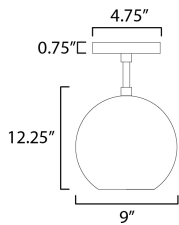

PRODUCT DESCRIPTION

Three sizes of thick Clear glass orbs are suspended displaying a small aluminum sphere encompassed within. Discretely recessed dedicated LED provides ample lighting without glare. Branching out from a central structural column, the striking Black and Satin Brass combination an additional LED light source directs light downward. These atomically inspired fixtures are sure to make a statement.

MEASUREMENTS

DIMENSION : 9" L x 9" W x 12.25" H
 CANOPY : 4.75" W x 0.75" H x 4.75" L
 HANGING WEIGHT : 1.48 lb

LAMPING

INPUT VOLTAGE : 120V
 LUMENS : 480 Rated (560 Del.)
 BULB : 1 x 10W LED AC Integrated , 10W Total
 BULB INCLUDED : (Integrated)
 DIMMABLE : ELV
 CRI : 90 CRI
 COLOR_TEMP : 3000K