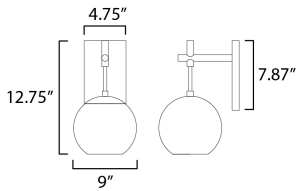

**PRODUCT DESCRIPTION**

Three sizes of thick Clear glass orbs are suspended displaying a small aluminum sphere encompassed within. Discretely recessed dedicated LED provides ample lighting without glare. Branching out from a central structural column, the striking Black and Satin Brass combination an additional LED light source directs light downward. These atomically inspired fixtures are sure to make a statement.

**MEASUREMENTS**

DIMENSION : 7" L x 7" W x 12.75" H  
 MAX OAH : 7.87" W x 4.75" H  
 HANGING WEIGHT : 3.73 lb

**LAMPING**

INPUT VOLTAGE : 120V  
 LUMENS : 480 Rated (560 Del.)  
 BULB : 1 x 8W LED AC Integrated , 8W Total  
 BULB INCLUDED : (Integrated)  
 DIMMABLE : ELV  
 CRI : 90 CRI  
 COLOR\_TEMP : 3000K