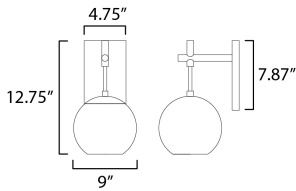

PRODUCT DESCRIPTION

Three sizes of thick Clear glass orbs are suspended displaying a small aluminum sphere encompassed within. Discretely recessed dedicated LED provides ample lighting without glare. Branching out from a central structural column, the striking Black and Satin Brass combination an additional LED light source directs light downward. These atomically inspired fixtures are sure to make a statement.

MEASUREMENTS

DIMENSION : 7" L x 7" W x 12.75" H
 MAX OAH : 7.87" W x 4.75" H
 HANGING WEIGHT : 3.73 lb

LAMPING

INPUT VOLTAGE : 120V
 LUMENS : 480 Rated (560 Del.)
 BULB : 1 x 8W LED AC Integrated , 8W Total
 BULB INCLUDED : (Integrated)
 DIMMABLE : ELV
 CRI : 90 CRI
 COLOR_TEMP : 3000K