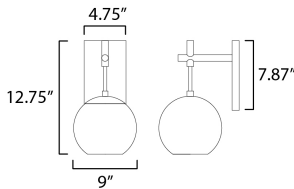

PRODUCT DESCRIPTION

Three sizes of thick Clear glass orbs are suspended displaying a small aluminum sphere encompassed within. Discretely recessed dedicated LED provides ample lighting without glare. Branching out from a central structural column, the striking Black and Satin Brass combination an additional LED light source directs light downward. These atomically inspired fixtures are sure to make a statement.

MEASUREMENTS

DIMENSION : 7" L x 7" W x 12.75" H
 MAX OAH : 7.87" W x 4.75" H
 HANGING WEIGHT : 3.73 lb

LAMPING

INPUT VOLTAGE : 120V
 LUMENS : 480 Rated (560 Del.)
 BULB : 1 x 8W LED AC Integrated , 8W Total
 BULB INCLUDED : (Integrated)
 DIMMABLE : ELV
 CRI : 90 CRI
 COLOR_TEMP : 3000K