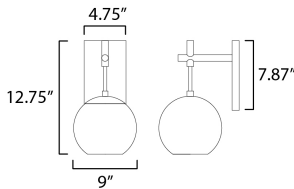

**PRODUCT DESCRIPTION**

Three sizes of thick Clear glass orbs are suspended displaying a small aluminum sphere encompassed within. Discretely recessed dedicated LED provides ample lighting without glare. Branching out from a central structural column, the striking Black and Satin Brass combination an additional LED light source directs light downward. These atomically inspired fixtures are sure to make a statement.

**MEASUREMENTS**

DIMENSION : 7" L x 7" W x 12.75" H  
 MAX OAH : 7.87" W x 4.75" H  
 HANGING WEIGHT : 3.73 lb

**LAMPING**

INPUT VOLTAGE : 120V  
 LUMENS : 480 Rated (560 Del.)  
 BULB : 1 x 8W LED AC Integrated , 8W Total  
 BULB INCLUDED : (Integrated)  
 DIMMABLE : ELV  
 CRI : 90 CRI  
 COLOR\_TEMP : 3000K