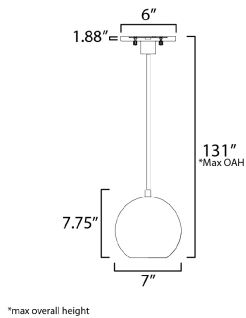

**PRODUCT DESCRIPTION**

Three sizes of thick Clear glass orbs are suspended displaying a small aluminum sphere encompassed within. Discretely recessed dedicated LED provides ample lighting without glare. Branching out from a central structural column, the striking Black and Satin Brass combination an additional LED light source directs light downward. These atomically inspired fixtures are sure to make a statement.

**MEASUREMENTS**

DIMENSION : 7" W x 7.75" H  
 MAX OAH : 131" OAH  
 CANOPY : 6" W x 1.88" H x 6" L  
 HANGING WEIGHT : 3.75 lb

**LAMPING**

INPUT VOLTAGE : 120V  
 LUMENS : 480 Rated (560 Del.)  
 BULB : 1 x 8W LED AC Integrated , 8W Total  
 BULB INCLUDED : (Integrated)  
 DIMMABLE : ELV  
 CRI : 90 CRI  
 COLOR\_TEMP : 3000K