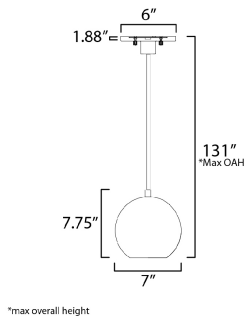

**PRODUCT DESCRIPTION**

Three sizes of thick Clear glass orbs are suspended displaying a small aluminum sphere encompassed within. Discretely recessed dedicated LED provides ample lighting without glare. Branching out from a central structural column, the striking Black and Satin Brass combination an additional LED light source directs light downward. These atomically inspired fixtures are sure to make a statement.

**MEASUREMENTS**

DIMENSION : 7" W x 7.75" H  
 MAX OAH : 131" OAH  
 CANOPY : 6" W x 1.88" H x 6" L  
 HANGING WEIGHT : 3.75 lb

**LAMPING**

INPUT VOLTAGE : 120V  
 LUMENS : 480 Rated (560 Del.)  
 BULB : 1 x 8W LED AC Integrated , 8W Total  
 BULB INCLUDED : (Integrated)  
 DIMMABLE : ELV  
 CRI : 90 CRI  
 COLOR\_TEMP : 3000K