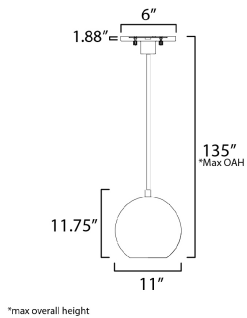

PRODUCT DESCRIPTION

Three sizes of thick Clear glass orbs are suspended displaying a small aluminum sphere encompassed within. Discretely recessed dedicated LED provides ample lighting without glare. Branching out from a central structural column, the striking Black and Satin Brass combination an additional LED light source directs light downward. These atomically inspired fixtures are sure to make a statement.

MEASUREMENTS

DIMENSION : 11" W x 11.75" H
 MAX OAH : 135" OAH
 CANOPY : 6" W x 1.88" H x 6" L
 HANGING WEIGHT : 5.82 lb

LAMPING

INPUT VOLTAGE : 120V
 LUMENS : 720 Rated (840 Del.)
 BULB : 1 x 12W LED AC Integrated , 12W Total
 BULB INCLUDED : (Integrated)
 DIMMABLE : ELV
 CRI : 90 CRI
 COLOR_TEMP : 3000K