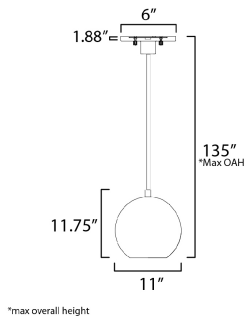

**PRODUCT DESCRIPTION**

Three sizes of thick Clear glass orbs are suspended displaying a small aluminum sphere encompassed within. Discretely recessed dedicated LED provides ample lighting without glare. Branching out from a central structural column, the striking Black and Satin Brass combination an additional LED light source directs light downward. These atomically inspired fixtures are sure to make a statement.

**MEASUREMENTS**

DIMENSION : 11" W x 11.75" H  
 MAX OAH : 135" OAH  
 CANOPY : 6" W x 1.88" H x 6" L  
 HANGING WEIGHT : 5.82 lb

**LAMPING**

INPUT VOLTAGE : 120V  
 LUMENS : 720 Rated (840 Del.)  
 BULB : 1 x 12W LED AC Integrated , 12W Total  
 BULB INCLUDED : (Integrated)  
 DIMMABLE : ELV  
 CRI : 90 CRI  
 COLOR\_TEMP : 3000K