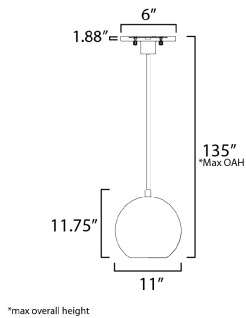

**PRODUCT DESCRIPTION**

Three sizes of thick Clear glass orbs are suspended displaying a small aluminum sphere encompassed within. Discretely recessed dedicated LED provides ample lighting without glare. Branching out from a central structural column, the striking Black and Satin Brass combination an additional LED light source directs light downward. These atomically inspired fixtures are sure to make a statement.

**MEASUREMENTS**

DIMENSION : 11" W x 11.75" H  
 MAX OAH : 135" OAH  
 CANOPY : 6" W x 1.88" H x 6" L  
 HANGING WEIGHT : 5.82 lb

**LAMPING**

INPUT VOLTAGE : 120V  
 LUMENS : 720 Rated (840 Del.)  
 BULB : 1 x 12W LED AC Integrated , 12W Total  
 BULB INCLUDED : (Integrated)  
 DIMMABLE : ELV  
 CRI : 90 CRI  
 COLOR\_TEMP : 3000K