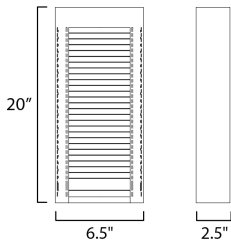

PRODUCT DESCRIPTION

Die cast aluminum frames house a niche of stainless steel corrugated panels in a Gold finish. Two strips of dedicated LED lighting illuminate the washboard shape, which produces a warmer ambient light source when reflected off the contrasting Gold tone.

MEASUREMENTS

DIMENSION : 6.5" W x 20" H x 2.5" Ext
 BACK PLATE : 6.5" W x 20" H x 10" HCO
 HANGING WEIGHT : 5.42 lb

LAMPING

INPUT VOLTAGE : 120V
 LUMENS : 2,880 Rated (600 Del.)
 BULB : 2 x 18W LED PCB Integrated , 36W Total
 BULB INCLUDED : (Integrated)
 DIMMABLE : Y
 CRI : 90 CRI
 COLOR_TEMP : 3000K
 LIGHTING_DIRECTION : Indirect