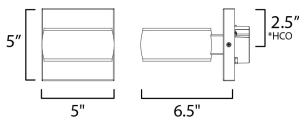

LAMPING

INPUT VOLTAGE : 120-277V
LUMENS : 640 Rated (450 Del.)
BULB : 1 x 8W LED PCB Integrated , 8W Total
BULB INCLUDED : (Integrated)
DIMMABLE : Y
CRI : 90 CRI
COLOR_TEMP : 3000K
LIGHTING_DIRECTION : Down