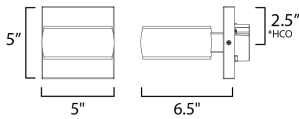

LAMPING

INPUT VOLTAGE : 120-277V
LUMENS : 640 Rated (450 Del.)
BULB : 1 x 8W LED PCB Integrated , 8W Total
BULB INCLUDED : (Integrated)
DIMMABLE : Y
CRI : 90 CRI
COLOR_TEMP : 3000K
LIGHTING_DIRECTION : Down