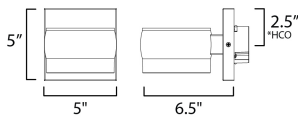

LAMPING

INPUT VOLTAGE : 120-277V
LUMENS : 640 Rated (450 Del.)
BULB : 1 x 8W LED PCB Integrated , 8W Total
BULB INCLUDED : (Integrated)
DIMMABLE : Y
CRI : 90 CRI
COLOR_TEMP : 3000K
LIGHTING_DIRECTION : Down