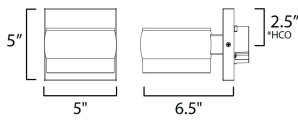

LAMPING

INPUT VOLTAGE : 120-277V
LUMENS : 640 Rated (450 Del.)
BULB : 1 x 8W LED PCB Integrated , 8W Total
BULB INCLUDED : (Integrated)
DIMMABLE : Y
CRI : 90 CRI
COLOR_TEMP : 3000K
LIGHTING_DIRECTION : Down