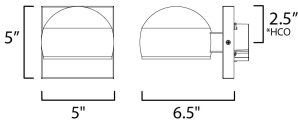

LAMPING

INPUT VOLTAGE : 120-277V
LUMENS : 640 Rated (475 Del.)
BULB : 1 x 8W LED PCB Integrated , 8W Total
BULB INCLUDED : (Integrated)
DIMMABLE : Y
CRI : 90 CRI
COLOR_TEMP : 3000K
LIGHTING_DIRECTION : Down