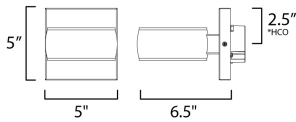

LAMPING

INPUT VOLTAGE : 120-277V
LUMENS : 1,280 Rated (900 Del.)
BULB : 2 x 8W LED PCB Integrated , 16W Total
BULB INCLUDED : (Integrated)
DIMMABLE : Y
CRI : 90 CRI
COLOR_TEMP : 3000K
LIGHTING_DIRECTION : Up/Down