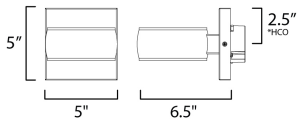

LAMPING

INPUT VOLTAGE : 120-277V
LUMENS : 1,280 Rated (900 Del.)
BULB : 2 x 8W LED PCB Integrated , 16W Total
BULB INCLUDED : (Integrated)
DIMMABLE : Y
CRI : 90 CRI
COLOR_TEMP : 3000K
LIGHTING_DIRECTION : Up/Down