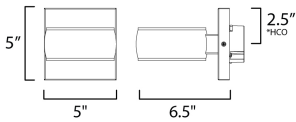

LAMPING

INPUT VOLTAGE : 120-277V
LUMENS : 1,280 Rated (900 Del.)
BULB : 2 x 8W LED PCB Integrated , 16W Total
BULB INCLUDED : (Integrated)
DIMMABLE : Y
CRI : 90 CRI
COLOR_TEMP : 3000K
LIGHTING_DIRECTION : Up/Down