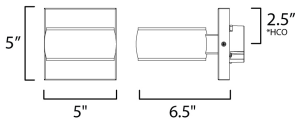

LAMPING

INPUT VOLTAGE : 120-277V
LUMENS : 1,280 Rated (900 Del.)
BULB : 2 x 8W LED PCB Integrated , 16W Total
BULB INCLUDED : (Integrated)
DIMMABLE : Y
CRI : 90 CRI
COLOR_TEMP : 3000K
LIGHTING_DIRECTION : Up/Down