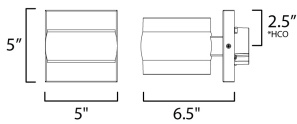

LAMPING

INPUT VOLTAGE : 120-277V
LUMENS : 1,280 Rated (840 Del.)
BULB : 2 x 8W LED PCB Integrated , 16W Total
BULB INCLUDED : (Integrated)
DIMMABLE : Y
CRI : 90 CRI
COLOR_TEMP : 3000K
LIGHTING_DIRECTION : Up/Down