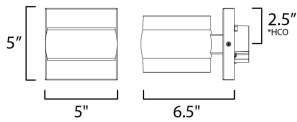

LAMPING

INPUT VOLTAGE : 120-277V
LUMENS : 1,280 Rated (840 Del.)
BULB : 2 x 8W LED PCB Integrated , 16W Total
BULB INCLUDED : (Integrated)
DIMMABLE : Y
CRI : 90 CRI
COLOR_TEMP : 3000K
LIGHTING_DIRECTION : Up/Down