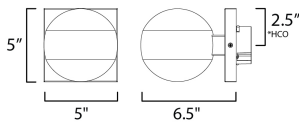

LAMPING

INPUT VOLTAGE : 120-277V
LUMENS : 1,280 Rated (800 Del.)
BULB : 2 x 8W LED PCB Integrated , 8W Total
BULB INCLUDED : (Integrated)
DIMMABLE : Y
CRI : 90 CRI
COLOR_TEMP : 3000K
LIGHTING_DIRECTION : Up/Down