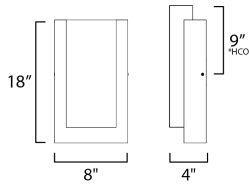

LAMPING

INPUT VOLTAGE : 120V
LUMENS : 1,440 Rated (1,270 Del.)
BULB : 1 x 18W LED PCB Integrated , 18W Total
BULB INCLUDED : (Integrated)
DIMMABLE : Y
CRI : 90 CRI
COLOR_TEMP : 3000K
LIGHTING_DIRECTION : Omni