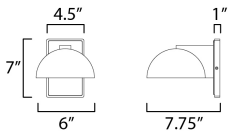

**MEASUREMENTS**

DIMENSION : 6" W x 7" H x 7.75" Ext  
 BACK PLATE : 4.5" W x 7" H x 3" HCO  
 HANGING WEIGHT : 1.87 lb

**LAMPING**

INPUT VOLTAGE : 120V  
 LUMENS : 840 Rated (600 Del.)  
 BULB : 1 x 12W LED AC Integrated , 12W Total  
 BULB INCLUDED : (Integrated)  
 DIMMABLE : Triac CL  
 CRI : 90 CRI  
 COLOR\_TEMP : 3000K  
 LIGHTING\_DIRECTION : Down