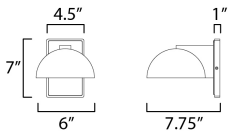

PRODUCT DESCRIPTION

Drawing inspiration from the Olympic cauldron that begins the iconic games, this series of sconces can be installed facing upwards indoors or downwards in indoor applications. Two sizes of the sconce are available with a Black model constructed of aluminum so it is suitable for outdoor applications.

MEASUREMENTS

DIMENSION : 6" W x 7" H x 7.75" Ext
 BACK PLATE : 4.5" W x 7" H x 3" HCO
 HANGING WEIGHT : 1.87 lb

LAMPING

INPUT VOLTAGE : 120V
 LUMENS : 840 Rated (600 Del.)
 BULB : 1 x 12W LED AC Integrated , 12W Total
 BULB INCLUDED : (Integrated)
 DIMMABLE : Triac CL
 CRI : 90 CRI
 COLOR_TEMP : 3000K
 LIGHTING_DIRECTION : Down