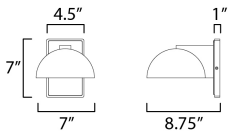

MEASUREMENTS

DIMENSION : 7" W x 7" H x 8.75" Ext
 BACK PLATE : 4.5" W x 7" H x 3" HCO
 HANGING WEIGHT : 2.42 lb

LAMPING

INPUT VOLTAGE : 120V
 LUMENS : 1,200 Rated (900 Del.)
 BULB : 1 x 17.5W LED AC Integrated , 18W Total
 BULB INCLUDED : (Integrated)
 DIMMABLE : Triac CL
 CRI : 90 CRI
 COLOR_TEMP : 3000K
 LIGHTING_DIRECTION : Down