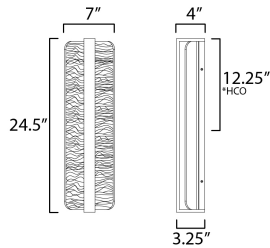

LAMPING

INPUT VOLTAGE : 120V
LUMENS : 280 Rated (210 Del.)
BULB : 1 x 28W LED AC Integrated , 28W Total
BULB INCLUDED : (Integrated)
DIMMABLE : Y
CRI : 90 CRI
COLOR_TEMP : 3000K
LIGHTING_DIRECTION : Omni