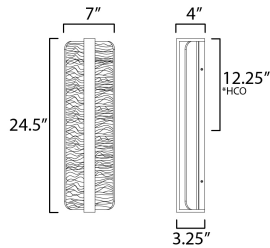

MEASUREMENTS

DIMENSION : 7" W x 24.5" H x 4" Ext
BACK PLATE : 4.75" W x 22" H x 12.25" HCO
HANGING WEIGHT : 16.3 lb

LAMPING

INPUT VOLTAGE : 120V
LUMENS : 280 Rated (210 Del.)
BULB : 1 x 28W LED AC Integrated , 28W Total
BULB INCLUDED : (Integrated)
DIMMABLE : Y
CRI : 90 CRI
COLOR_TEMP : 3000K
LIGHTING_DIRECTION : Omni

Always consult a qualified electrician before installing any lighting product.