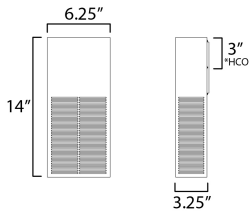

LAMPING

INPUT VOLTAGE : 120V
LUMENS : 150 Rated (80 Del.)
BULB : 1 x 10W LED AC Integrated , 10W Total
BULB INCLUDED : (Integrated)
DIMMABLE : Y
CRI : 90 CRI
COLOR_TEMP : 3000K
LIGHTING_DIRECTION : Omni