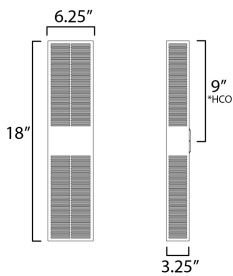

LAMPING

- INPUT VOLTAGE : 120V
- LUMENS : 360 Rated (250 Del.)
- BULB : 2 x 12W LED AC Integrated , 24W Total
- BULB INCLUDED : (Integrated)
- DIMMABLE : Y
- CRI : 90 CRI
- COLOR_TEMP : 3000K
- LIGHTING_DIRECTION : Omni

Always consult a qualified electrician before installing any lighting product.