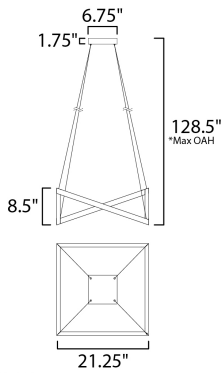

**PRODUCT DESCRIPTION**

Channels of Black are fused in an erratic fashion concealing a LED light source that emits a soft and even illumination to the surface below. Light intensity is adjustable down to 10% to allow for multiple room scene settings.

\*max overall height

**MEASUREMENTS**

DIMENSION : 21.25" L x 21.25" W x 8.5" H  
 MAX OAH : 128.5" OAH  
 CANOPY : 6.75" W x 1.75" H x 6.75" L  
 HANGING WEIGHT : 5.28 lb

**LAMPING**

INPUT VOLTAGE : 120V  
 LUMENS : 2,500 Rated (1,600 Del.)  
 BULB : 1 x 36W LED PCB Integrated , 36W Total  
 BULB INCLUDED : (Integrated)  
 DIMMABLE : ELV  
 CRI : 80+ CRI  
 COLOR\_TEMP : 3000K