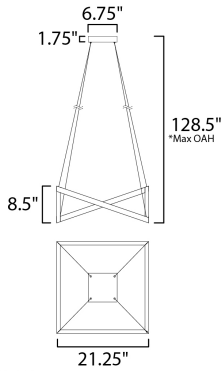

PRODUCT DESCRIPTION

Channels of Black are fused in an erratic fashion concealing a LED light source that emits a soft and even illumination to the surface below. Light intensity is adjustable down to 10% to allow for multiple room scene settings.

*max overall height

MEASUREMENTS

DIMENSION : 21.25" L x 21.25" W x 8.5" H
 MAX OAH : 128.5" OAH
 CANOPY : 6.75" W x 1.75" H x 6.75" L
 HANGING WEIGHT : 5.28 lb

LAMPING

INPUT VOLTAGE : 120V
 LUMENS : 2,500 Rated (1,600 Del.)
 BULB : 1 x 36W LED PCB Integrated , 36W Total
 BULB INCLUDED : (Integrated)
 DIMMABLE : ELV
 CRI : 80+ CRI
 COLOR_TEMP : 3000K