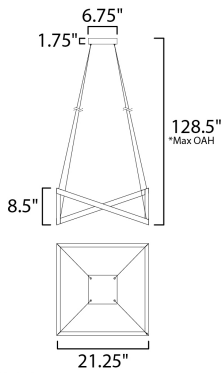

PRODUCT DESCRIPTION

Channels of Black are fused in an erratic fashion concealing a LED light source that emits a soft and even illumination to the surface below. Light intensity is adjustable down to 10% to allow for multiple room scene settings.

MEASUREMENTS

DIMENSION : 21.25" L x 21.25" W x 8.5" H
 MAX OAH : 128.5" OAH
 CANOPY : 6.75" W x 1.75" H x 6.75" L
 HANGING WEIGHT : 5.28 lb

LAMPING

INPUT VOLTAGE : 120V
 LUMENS : 2,500 Rated (1,600 Del.)
 BULB : 1 x 36W LED PCB Integrated , 36W Total
 BULB INCLUDED : (Integrated)
 DIMMABLE : ELV
 CRI : 80+ CRI
 COLOR_TEMP : 3000K