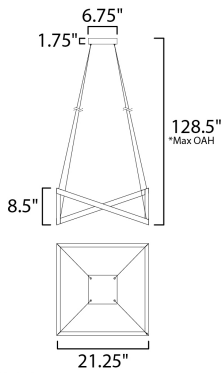

PRODUCT DESCRIPTION

Channels of Black are fused in an erratic fashion concealing a LED light source that emits a soft and even illumination to the surface below. Light intensity is adjustable down to 10% to allow for multiple room scene settings.

*max overall height

MEASUREMENTS

DIMENSION : 21.25" L x 21.25" W x 8.5" H
 MAX OAH : 128.5" OAH
 CANOPY : 6.75" W x 1.75" H x 6.75" L
 HANGING WEIGHT : 5.28 lb

LAMPING

INPUT VOLTAGE : 120V
 LUMENS : 2,500 Rated (1,600 Del.)
 BULB : 1 x 36W LED PCB Integrated , 36W Total
 BULB INCLUDED : (Integrated)
 DIMMABLE : ELV
 CRI : 80+ CRI
 COLOR_TEMP : 3000K