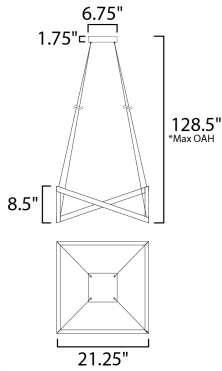

**PRODUCT DESCRIPTION**

Channels of Black are fused in an erratic fashion concealing a LED light source that emits a soft and even illumination to the surface below. Light intensity is adjustable down to 10% to allow for multiple room scene settings.

**MEASUREMENTS**

DIMENSION : 21.25" L x 21.25" W x 8.5" H  
 MAX OAH : 128.5" OAH  
 CANOPY : 6.75" W x 1.75" H x 6.75" L  
 HANGING WEIGHT : 5.28 lb

**LAMPING**

INPUT VOLTAGE : 120V  
 LUMENS : 2,500 Rated (1,600 Del.)  
 BULB : 1 x 36W LED PCB Integrated , 36W Total  
 BULB INCLUDED : (Integrated)  
 DIMMABLE : ELV  
 CRI : 80+ CRI  
 COLOR\_TEMP : 3000K