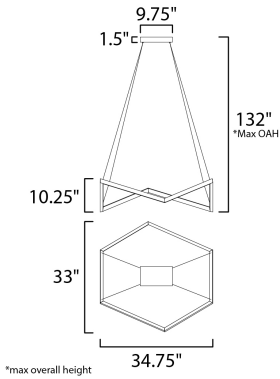

MEASUREMENTS

DIMENSION : 34.75" L x 33" W x 10.25" H
 MAX OAH : 132" OAH
 CANOPY : 6" W x 1.5" H x 9.75" L
 HANGING WEIGHT : 7.7 lb

LAMPING

INPUT VOLTAGE : 120V
 LUMENS : 3,500 Rated (2,200 Del.)
 BULB : 1 x 50W LED PCB Integrated , 50W Total
 BULB INCLUDED : (Integrated)
 DIMMABLE : ELV
 CRI : 80+ CRI
 COLOR_TEMP : 3000K