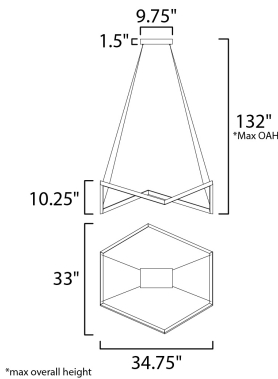

PRODUCT DESCRIPTION

Channels of Black are fused in an erratic fashion concealing a LED light source that emits a soft and even illumination to the surface below. Light intensity is adjustable down to 10% to allow for multiple room scene settings.

MEASUREMENTS

DIMENSION : 34.75" L x 33" W x 10.25" H
 MAX OAH : 132" OAH
 CANOPY : 6" W x 1.5" H x 9.75" L
 HANGING WEIGHT : 7.7 lb

LAMPING

INPUT VOLTAGE : 120V
 LUMENS : 3,500 Rated (2,200 Del.)
 BULB : 1 x 50W LED PCB Integrated , 50W Total
 BULB INCLUDED : (Integrated)
 DIMMABLE : ELV
 CRI : 80+ CRI
 COLOR_TEMP : 3000K