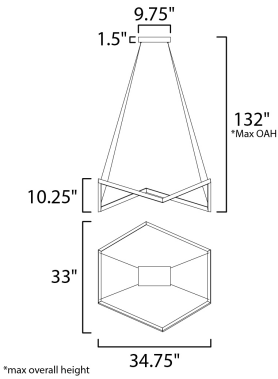

MEASUREMENTS

DIMENSION : 34.75" L x 33" W x 10.25" H
 MAX OAH : 132" OAH
 CANOPY : 6" W x 1.5" H x 9.75" L
 HANGING WEIGHT : 7.7 lb

LAMPING

INPUT VOLTAGE : 120V
 LUMENS : 3,500 Rated (2,200 Del.)
 BULB : 1 x 50W LED PCB Integrated , 50W Total
 BULB INCLUDED : (Integrated)
 DIMMABLE : ELV
 CRI : 80+ CRI
 COLOR_TEMP : 3000K

FINISHES OPTION

 Black (BK)

MATERIAL

Aluminum, Steel

RATINGS

cETLus
 Dry Location

ADDITIONAL

ADJUSTABLE
 SLOPE: 70
 RATED LIFE 50000 Hours
 OPERATING TEMPERATURE:
 -20°C (-4°F), 40°C (104°F)