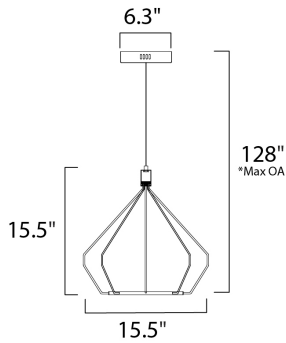

PRODUCT DESCRIPTION

Wire form metal cages finished in Polished Chrome support an edge lit LED disc which rotates on two axis points. The LED disc illuminates from both sides which provides accent up light combined with ample down light for ultimate function and form.

FINISHES OPTION

 Polished Chrome (PC)

MATERIAL

Steel, Acrylic

RATINGS

cETLus
Dry Location

ADDITIONAL

ADJUSTABLE
SLOPE: 120
OPERATING TEMPERATURE:
-20°C (-4°F), 40°C (104°F)

MEASUREMENTS

DIMENSION : 15.5" L x 15.5" W x 16" H
MAX OAH : 128" OAH
CANOPY : 6.3" W x 1.4" H x 6.3" L
HANGING WEIGHT : 2.9 lb

LAMPING

INPUT VOLTAGE : 120V
LUMENS : 910 Rated
BULB : 1 x 13W LED PCB Integrated , 13W Total
BULB INCLUDED : (Integrated)
DIMMABLE : Triac CL
CRI : 80+ CRI
COLOR_TEMP : 3000K