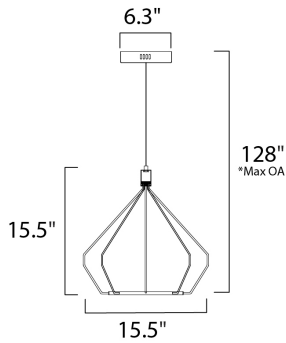

**PRODUCT DESCRIPTION**

Wire form metal cages finished in Polished Chrome support an edge lit LED disc which rotates on two axis points. The LED disc illuminates from both sides which provides accent up light combined with ample down light for ultimate function and form.

**FINISHES OPTION**

 Polished Chrome (PC)

**MATERIAL**

Steel, Acrylic

**RATINGS**

cETLus  
Dry Location

**ADDITIONAL**

ADJUSTABLE  
SLOPE: 120  
OPERATING TEMPERATURE:  
-20°C (-4°F), 40°C (104°F)

**MEASUREMENTS**

DIMENSION : 15.5" L x 15.5" W x 16" H  
MAX OAH : 128" OAH  
CANOPY : 6.3" W x 1.4" H x 6.3" L  
HANGING WEIGHT : 2.9 lb

**LAMPING**

INPUT VOLTAGE : 120V  
LUMENS : 910 Rated  
BULB : 1 x 13W LED PCB Integrated , 13W Total  
BULB INCLUDED : (Integrated)  
DIMMABLE : Triac CL  
CRI : 80+ CRI  
COLOR\_TEMP : 3000K