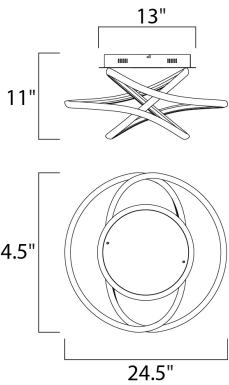

MEASUREMENTS

DIMENSION : 24.5" L x 24.5" W x 11" H
 MAX OAH : 13" OAH
 CANOPY : 13" W x 1.5" H x 13" L
 HANGING WEIGHT : 9.79 lb

LAMPING

INPUT VOLTAGE : 120-277V
 LUMENS : 3,640 Rated (2,340 Del.)
 BULB : 1 x 52W LED PCB Integrated , 52W Total
 BULB INCLUDED : (Integrated)
 DIMMABLE : Only at 120V with ELV
 CRI : 90+ CRI
 COLOR_TEMP : 3000K