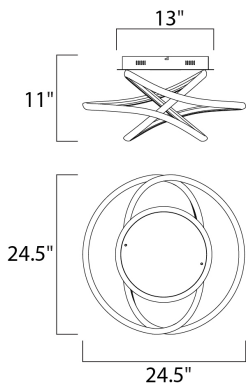

MEASUREMENTS

DIMENSION : 24.5" L x 24.5" W x 11" H
MAX OAH : 13" OAH
CANOPY : 13" W x 1.5" H x 13" L
HANGING WEIGHT : 9.79 lb

LAMPING

INPUT VOLTAGE : 120-277V
LUMENS : 3,640 Rated (2,340 Del.)
BULB : 1 x 52W LED PCB Integrated , 52W Total
BULB INCLUDED : (Integrated)
DIMMABLE : Only at 120V with ELV
CRI : 90+ CRI
COLOR_TEMP : 3000K