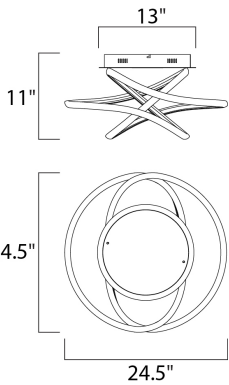

MEASUREMENTS

DIMENSION : 24.5" L x 24.5" W x 11" H
MAX OAH : 13" OAH
CANOPY : 13" W x 1.5" H x 13" L
HANGING WEIGHT : 9.79 lb

LAMPING

INPUT VOLTAGE : 120-277V
LUMENS : 3,640 Rated (2,340 Del.)
BULB : 1 x 52W LED PCB Integrated , 52W Total
BULB INCLUDED : (Integrated)
DIMMABLE : Only at 120V with ELV
CRI : 90+ CRI
COLOR_TEMP : 3000K