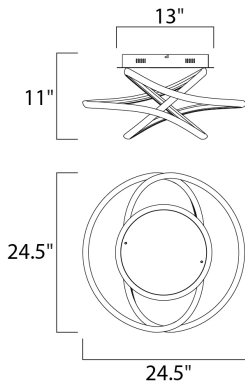

MEASUREMENTS

DIMENSION : 24.5" L x 24.5" W x 11" H
MAX OAH : 13" OAH
CANOPY : 13" W x 1.5" H x 13" L
HANGING WEIGHT : 9.79 lb

LAMPING

INPUT VOLTAGE : 120-277V
LUMENS : 3,640 Rated (2,340 Del.)
BULB : 1 x 52W LED PCB Integrated , 52W Total
BULB INCLUDED : (Integrated)
DIMMABLE : Only at 120V with ELV
CRI : 90+ CRI
COLOR_TEMP : 3000K