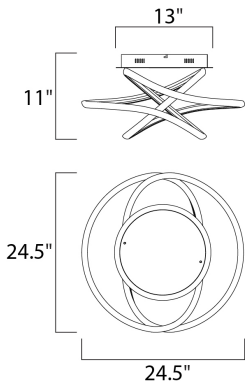

MEASUREMENTS

DIMENSION : 24.5" L x 24.5" W x 11" H
 MAX OAH : 13" OAH
 CANOPY : 13" W x 1.5" H x 13" L
 HANGING WEIGHT : 9.79 lb

LAMPING

INPUT VOLTAGE : 120-277V
 LUMENS : 3,640 Rated (2,340 Del.)
 BULB : 1 x 52W LED PCB Integrated , 52W Total
 BULB INCLUDED : (Integrated)
 DIMMABLE : Only at 120V with ELV
 CRI : 90+ CRI
 COLOR_TEMP : 3000K