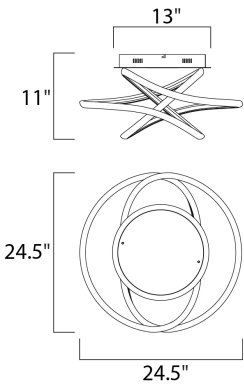

**PRODUCT DESCRIPTION**

Arched Matte White aluminum channel is artfully formed into unique lighting sculptures. Two rows of LEDs are used to double the light output but are fully dimmable for your comfort level.

**MEASUREMENTS**

DIMENSION : 24.5" L x 24.5" W x 11" H  
 MAX OAH : 13" OAH  
 CANOPY : 13" W x 1.5" H x 13" L  
 HANGING WEIGHT : 9.79 lb

**LAMPING**

INPUT VOLTAGE : 120-277V  
 LUMENS : 3,640 Rated (2,340 Del.)  
 BULB : 1 x 52W LED PCB Integrated , 52W Total  
 BULB INCLUDED : (Integrated)  
 DIMMABLE : Only at 120V with ELV  
 CRI : 90+ CRI  
 COLOR\_TEMP : 3000K