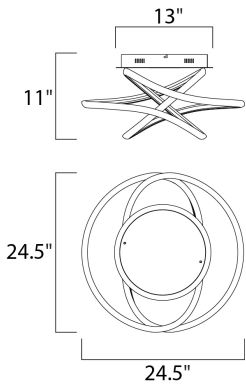

**MEASUREMENTS**

DIMENSION : 24.5" L x 24.5" W x 11" H  
 MAX OAH : 13" OAH  
 CANOPY : 13" W x 1.5" H x 13" L  
 HANGING WEIGHT : 9.79 lb

**LAMPING**

INPUT VOLTAGE : 120-277V  
 LUMENS : 3,640 Rated (2,340 Del.)  
 BULB : 1 x 52W LED PCB Integrated , 52W Total  
 BULB INCLUDED : (Integrated)  
 DIMMABLE : Only at 120V with ELV  
 CRI : 90+ CRI  
 COLOR\_TEMP : 3000K