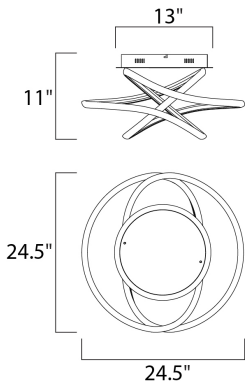

MEASUREMENTS

DIMENSION : 24.5" L x 24.5" W x 11" H
MAX OAH : 13" OAH
CANOPY : 13" W x 1.5" H x 13" L
HANGING WEIGHT : 9.79 lb

LAMPING

INPUT VOLTAGE : 120-277V
LUMENS : 3,640 Rated (2,340 Del.)
BULB : 1 x 52W LED PCB Integrated , 52W Total
BULB INCLUDED : (Integrated)
DIMMABLE : Only at 120V with ELV
CRI : 90+ CRI
COLOR_TEMP : 3000K