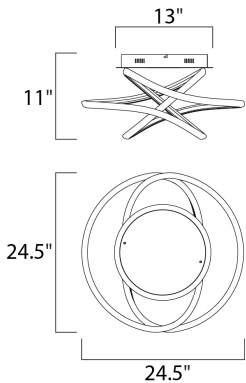

**MEASUREMENTS**

DIMENSION : 24.5" L x 24.5" W x 11" H  
MAX OAH : 13" OAH  
CANOPY : 13" W x 1.5" H x 13" L  
HANGING WEIGHT : 9.79 lb

**LAMPING**

INPUT VOLTAGE : 120-277V  
LUMENS : 3,640 Rated (2,340 Del.)  
BULB : 1 x 52W LED PCB Integrated , 52W Total  
BULB INCLUDED : (Integrated)  
DIMMABLE : Only at 120V with ELV  
CRI : 90+ CRI  
COLOR\_TEMP : 3000K