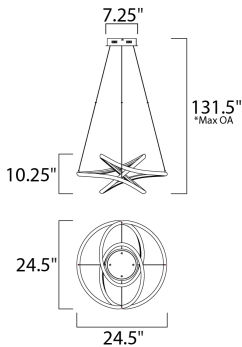

PRODUCT DESCRIPTION

Arched Matte White aluminum channel is artfully formed into unique lighting sculptures. Two rows of LEDs are used to double the light output but are fully dimmable for your comfort level.

*max overall height

MEASUREMENTS

- DIMENSION : 24.5" L x 24.5" W x 10.25" H
- MAX OAH : 131.5" OAH
- CANOPY : 7.25" W x 2" H x 7.25" L
- HANGING WEIGHT : 6.6 lb

LAMPING

- INPUT VOLTAGE : 120-277V
- LUMENS : 3,640 Rated (2,340 Del.)
- BULB : 1 x 52W LED PCB Integrated , 52W Total
- BULB INCLUDED : (Integrated)
- DIMMABLE : Only at 120V with ELV
- CRI : 90+ CRI
- COLOR_TEMP : 3000K