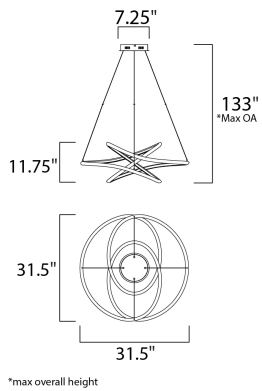

**MEASUREMENTS**

- DIMENSION : 31.5" L x 31.5" W x 11.75" H
- MAX OAH : 133" OAH
- CANOPY : 7.25" W x 1.75" H x 7.75" L
- HANGING WEIGHT : 8.58 lb

**LAMPING**

- INPUT VOLTAGE : 120-277V
- LUMENS : 5,775 Rated (3,713 Del.)
- BULB : 1 x 83W LED PCB Integrated , 83W Total
- BULB INCLUDED : (Integrated)
- DIMMABLE : Only at 120V with ELV
- CRI : 90+ CRI
- COLOR\_TEMP : 3000K