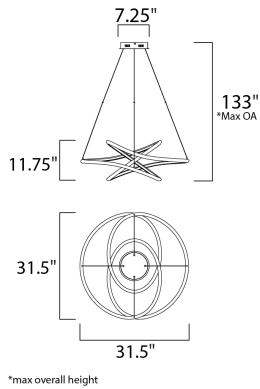

PRODUCT DESCRIPTION

Arched Matte White aluminum channel is artfully formed into unique lighting sculptures. Two rows of LEDs are used to double the light output but are fully dimmable for your comfort level.

MEASUREMENTS

- DIMENSION : 31.5" L x 31.5" W x 11.75" H
- MAX OAH : 133" OAH
- CANOPY : 7.25" W x 1.75" H x 7.75" L
- HANGING WEIGHT : 8.58 lb

LAMPING

- INPUT VOLTAGE : 120-277V
- LUMENS : 5,775 Rated (3,713 Del.)
- BULB : 1 x 83W LED PCB Integrated , 83W Total
- BULB INCLUDED : (Integrated)
- DIMMABLE : Only at 120V with ELV
- CRI : 90+ CRI
- COLOR_TEMP : 3000K