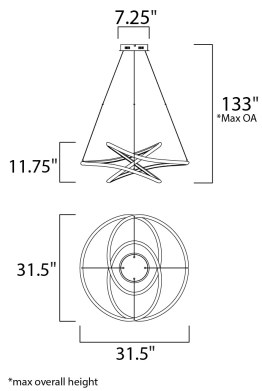

PRODUCT DESCRIPTION

Arched Matte White aluminum channel is artfully formed into unique lighting sculptures. Two rows of LEDs are used to double the light output but are fully dimmable for your comfort level.

MEASUREMENTS

- DIMENSION : 31.5" L x 31.5" W x 11.75" H
- MAX OAH : 133" OAH
- CANOPY : 7.25" W x 1.75" H x 7.75" L
- HANGING WEIGHT : 8.58 lb

LAMPING

- INPUT VOLTAGE : 120-277V
- LUMENS : 5,775 Rated (3,713 Del.)
- BULB : 1 x 83W LED PCB Integrated , 83W Total
- BULB INCLUDED : (Integrated)
- DIMMABLE : Only at 120V with ELV
- CRI : 90+ CRI
- COLOR_TEMP : 3000K