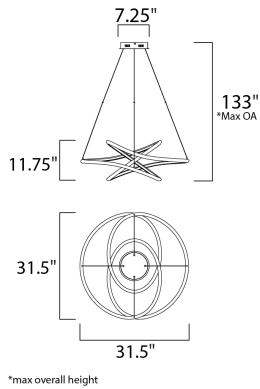

**PRODUCT DESCRIPTION**

Arched Matte White aluminum channel is artfully formed into unique lighting sculptures. Two rows of LEDs are used to double the light output but are fully dimmable for your comfort level.

**MEASUREMENTS**

- DIMENSION : 31.5" L x 31.5" W x 11.75" H
- MAX OAH : 133" OAH
- CANOPY : 7.25" W x 1.75" H x 7.75" L
- HANGING WEIGHT : 8.58 lb

**LAMPING**

- INPUT VOLTAGE : 120-277V
- LUMENS : 5,775 Rated (3,713 Del.)
- BULB : 1 x 83W LED PCB Integrated , 83W Total
- BULB INCLUDED : (Integrated)
- DIMMABLE : Only at 120V with ELV
- CRI : 90+ CRI
- COLOR\_TEMP : 3000K