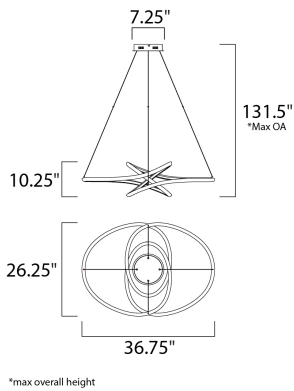

PRODUCT DESCRIPTION

Arched Matte White aluminum channel is artfully formed into unique lighting sculptures. Two rows of LEDs are used to double the light output but are fully dimmable for your comfort level.

MEASUREMENTS

- DIMENSION : 36.75" L x 26.25" W x 10.25" H
- MAX OAH : 131.5" OAH
- CANOPY : 7.25" W x 1.75" H x 7.75" L
- HANGING WEIGHT : 9.02 lb

LAMPING

- INPUT VOLTAGE : 120-277V
- LUMENS : 4,620 Rated (2,970 Del.)
- BULB : 1 x 66W LED PCB Integrated , 66W Total
- BULB INCLUDED : (Integrated)
- DIMMABLE : Only at 120V with ELV
- CRI : 90+ CRI
- COLOR_TEMP : 3000K