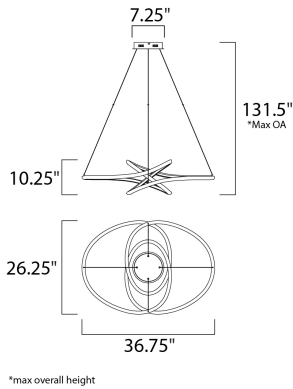

MEASUREMENTS

- DIMENSION : 36.75" L x 26.25" W x 10.25" H
- MAX OAH : 131.5" OAH
- CANOPY : 7.25" W x 1.75" H x 7.75" L
- HANGING WEIGHT : 9.02 lb

LAMPING

- INPUT VOLTAGE : 120-277V
- LUMENS : 4,620 Rated (2,970 Del.)
- BULB : 1 x 66W LED PCB Integrated , 66W Total
- BULB INCLUDED : (Integrated)
- DIMMABLE : Only at 120V with ELV
- CRI : 90+ CRI
- COLOR_TEMP : 3000K