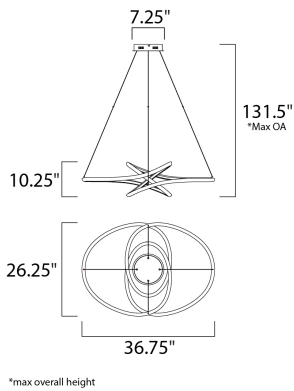

**MEASUREMENTS**

- DIMENSION : 36.75" L x 26.25" W x 10.25" H
- MAX OAH : 131.5" OAH
- CANOPY : 7.25" W x 1.75" H x 7.75" L
- HANGING WEIGHT : 9.02 lb

**LAMPING**

- INPUT VOLTAGE : 120-277V
- LUMENS : 4,620 Rated (2,970 Del.)
- BULB : 1 x 66W LED PCB Integrated , 66W Total
- BULB INCLUDED : (Integrated)
- DIMMABLE : Only at 120V with ELV
- CRI : 90+ CRI
- COLOR\_TEMP : 3000K