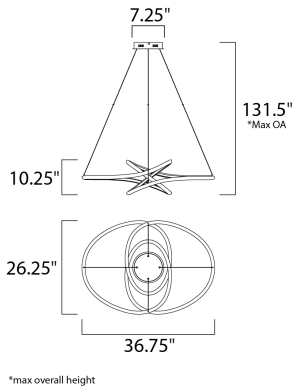

**MEASUREMENTS**

- DIMENSION : 36.75" L x 26.25" W x 10.25" H
- MAX OAH : 131.5" OAH
- CANOPY : 7.25" W x 1.75" H x 7.75" L
- HANGING WEIGHT : 9.02 lb

**LAMPING**

- INPUT VOLTAGE : 120-277V
- LUMENS : 4,620 Rated (2,970 Del.)
- BULB : 1 x 66W LED PCB Integrated , 66W Total
- BULB INCLUDED : (Integrated)
- DIMMABLE : Only at 120V with ELV
- CRI : 90+ CRI
- COLOR\_TEMP : 3000K