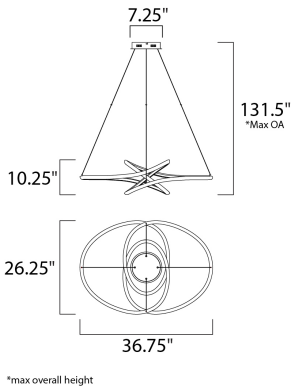

**PRODUCT DESCRIPTION**

Arched Matte White aluminum channel is artfully formed into unique lighting sculptures. Two rows of LEDs are used to double the light output but are fully dimmable for your comfort level.

**MEASUREMENTS**

- DIMENSION : 36.75" L x 26.25" W x 10.25" H
- MAX OAH : 131.5" OAH
- CANOPY : 7.25" W x 1.75" H x 7.75" L
- HANGING WEIGHT : 9.02 lb

**LAMPING**

- INPUT VOLTAGE : 120-277V
- LUMENS : 4,620 Rated (2,970 Del.)
- BULB : 1 x 66W LED PCB Integrated , 66W Total
- BULB INCLUDED : (Integrated)
- DIMMABLE : Only at 120V with ELV
- CRI : 90+ CRI
- COLOR\_TEMP : 3000K